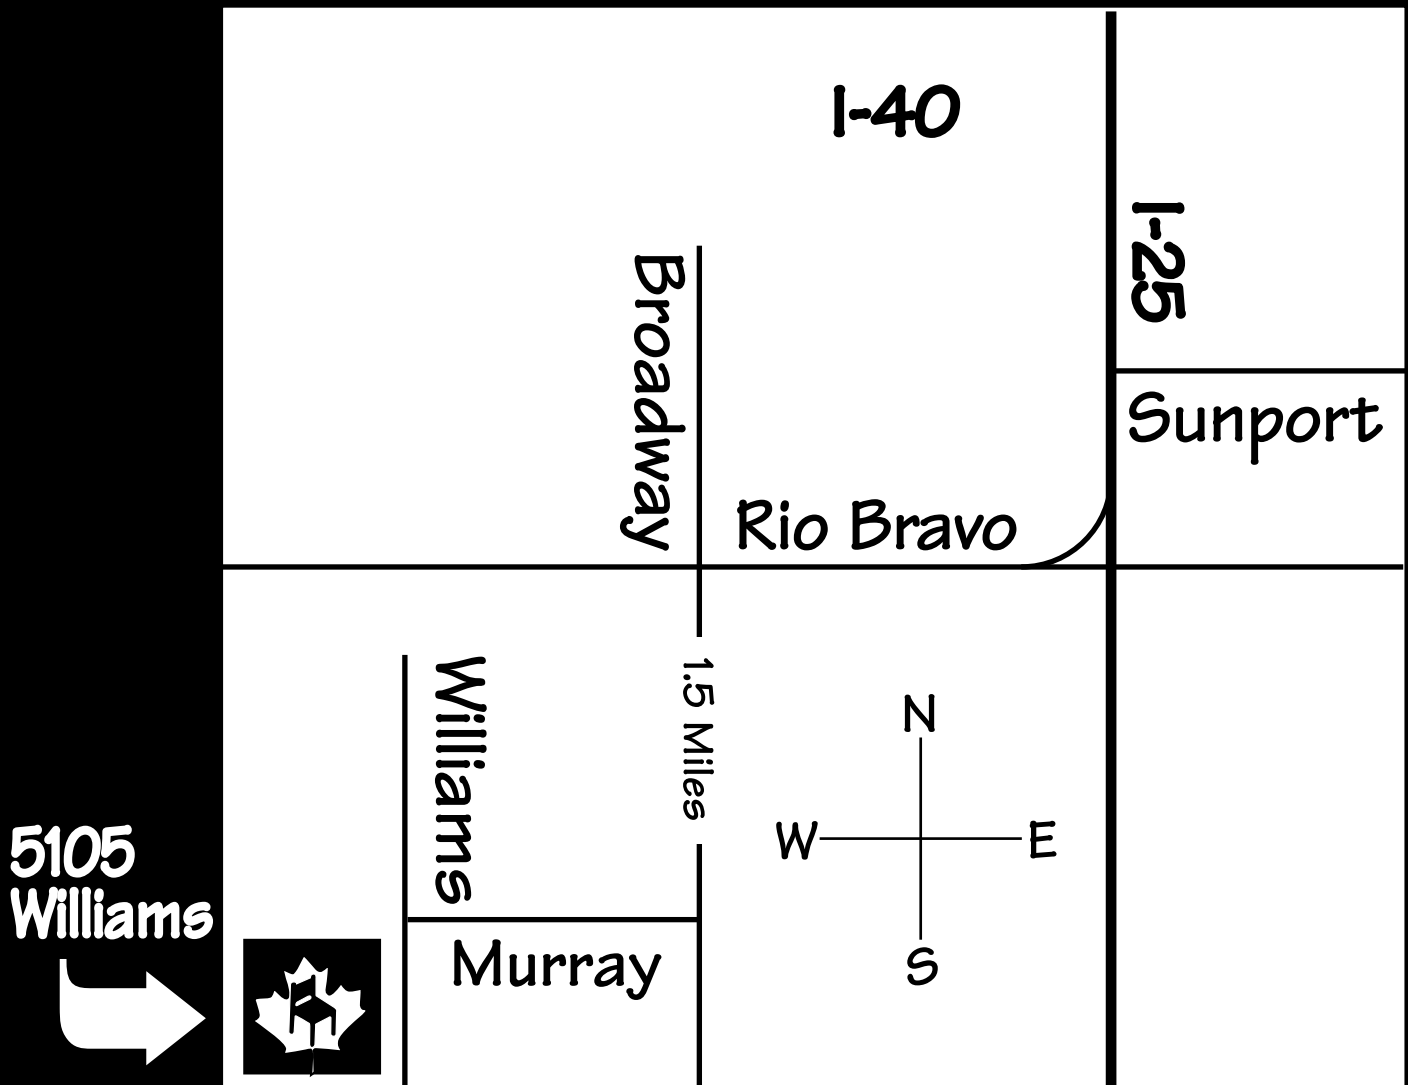

AutumnWOOD[®]

H A N D C R A F T E D
D O O R S & F U R N I T U R E

Thursday - July 8

Friday - July 9

Saturday - July 10

8:30am to 5:30 pm

From I-25, go south one exit past the Sunport to Rio Bravo - go west to the first light and turn left onto Broadway.

At approximately 1.5 miles, look for some construction cranes on your right, turn right onto Murray. Murray dead ends into our parking lot.

VISIT OUR FACTORY SHOWROOM

5105 Williams SE • 873-1432