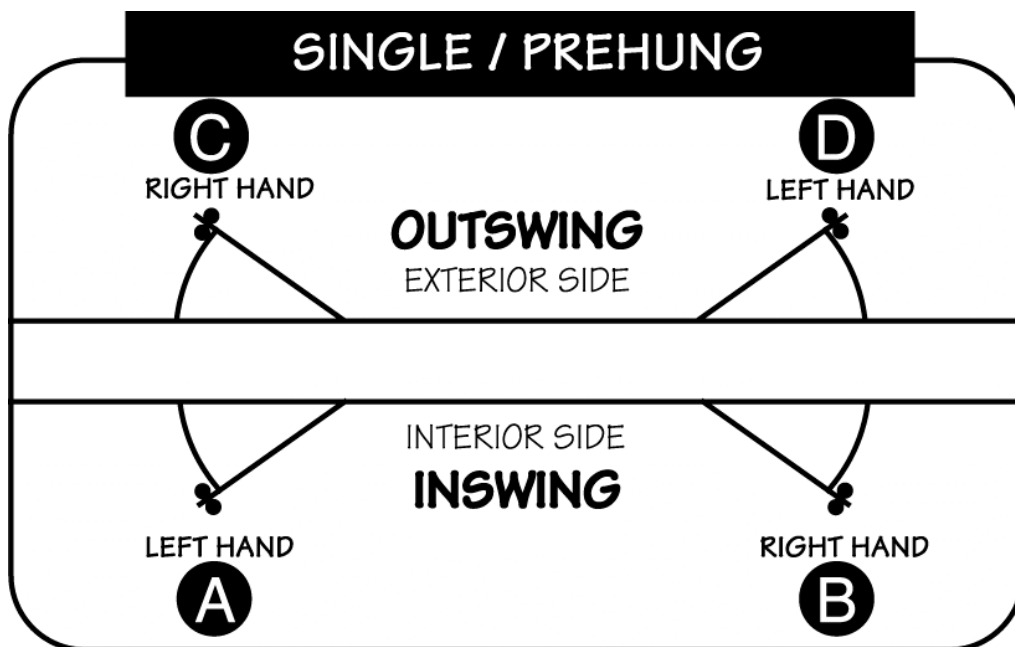

AutumnWOOD®
HANDCRAFTED
FURNITURE & DOORS

A Division of Fox Manufacturing Co., Inc.
5105 Williams SE
Albuquerque, NM 87105
(505) 873-1432 fax (505) 873-1873
www.autumnwood.com

DOOR HANDING

(Handing for hardware is often different, see Hardware Catalog for proper hardware handing)

By using the above drawing as an example, please specify the correct handing for the door by the appropriate code – A, B, C or D:
