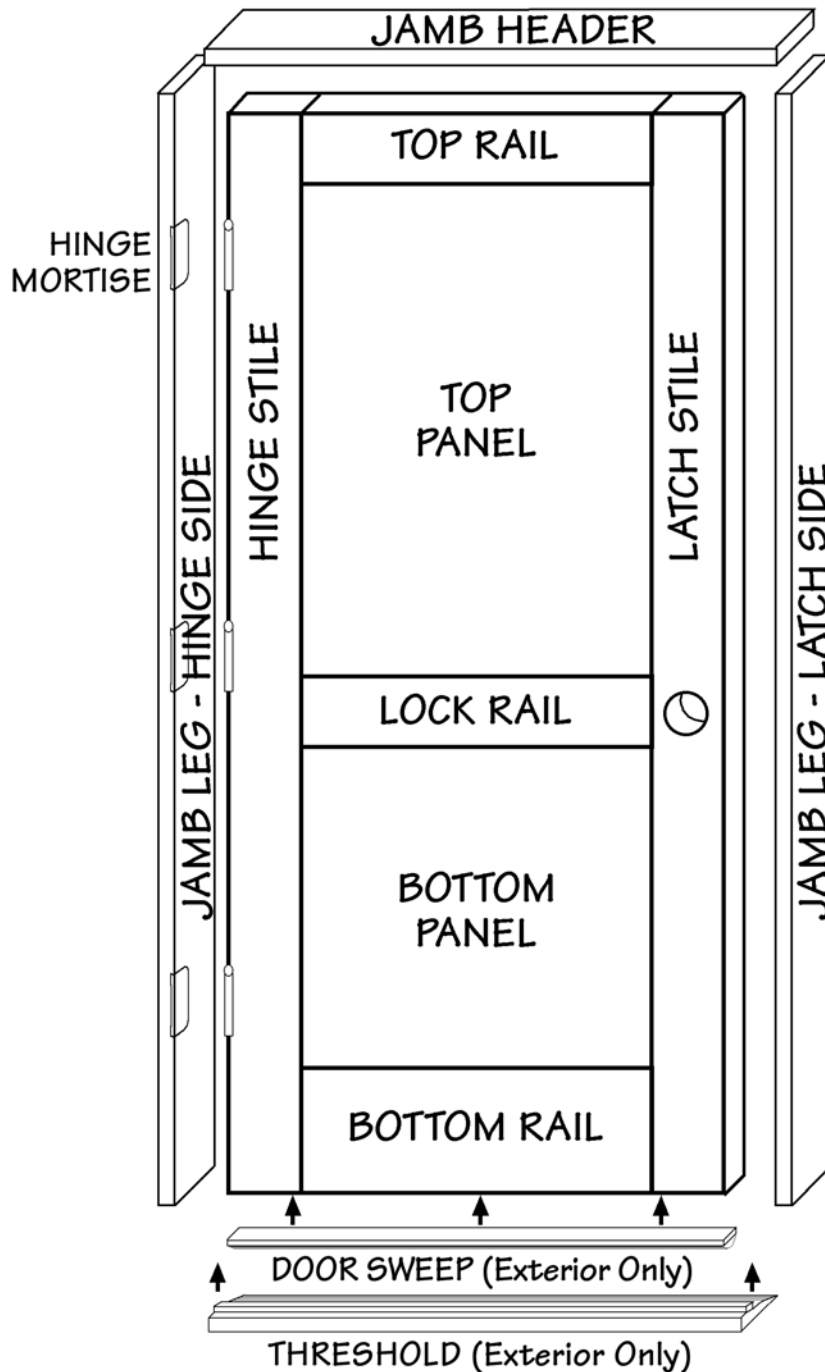

Designer Doors by
AutumnWOOD

A Division of Fox Manufacturing Co., Inc.
5105 Williams SE
Albuquerque, NM 87105
(505) 873-1432 fax (505) 873-1873
www.autumnwood.com

COMMON DOOR COMPONENTS

BORE SPECIFICATIONS