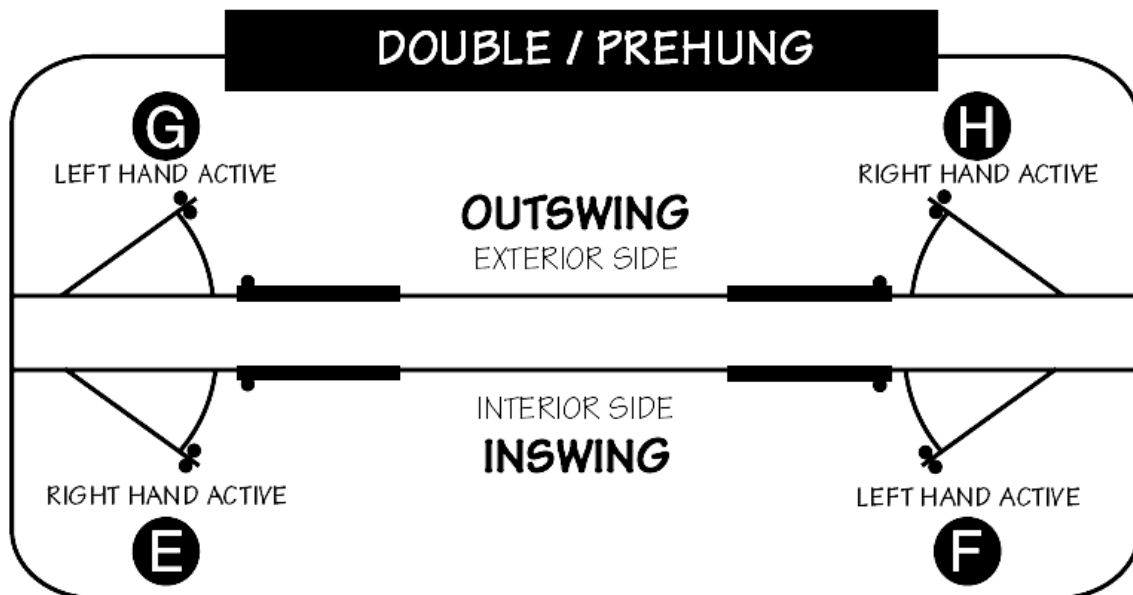

AutumnWOOD®
HANDCRAFTED
FURNITURE & DOORS

A Division of Fox Manufacturing Co., Inc.
5105 Williams SE
Albuquerque, NM 87105
(505) 873-1432 fax (505) 873-1873
www.autumnwood.com

DOOR HANDING

(Handing for hardware is often different, see Hardware Catalog for proper hardware handing)

By using the above drawing as an example, please specify the correct handing for the door by the appropriate code – E, F, G or H:
