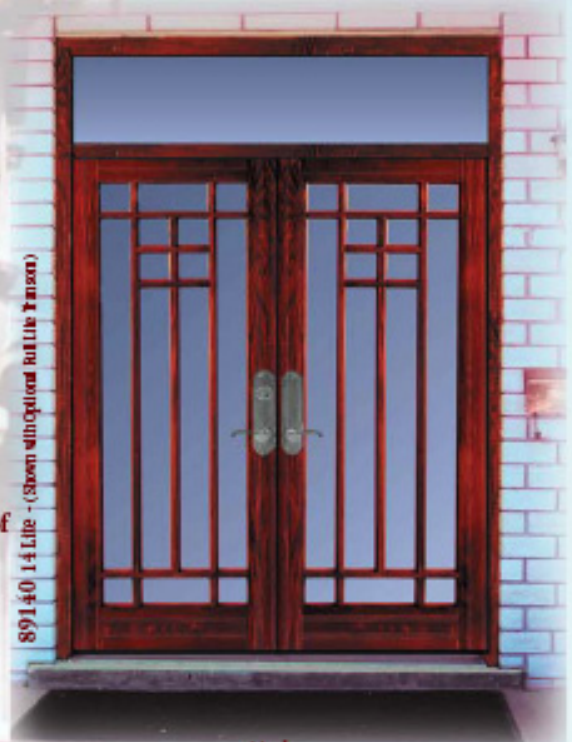

Oak
True Divided Lites

Maple
True Divided Lites

89140 14 Lite - (Shown with Optional Buttle Hardware)

Maple
True Divided Lites
Pewter Hardware

Molding Profile Same as 6000 Cope and Sticking Series

Optional Textures

Choose one of our custom distressing textures on any order to add personality to your door. Textures can be added to the exterior, interior or both sides of door

All doors feature butcher block design construction except interior doors made from pine or knotty alder

SOM300263
September 15, 2006