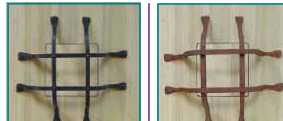

HARDWARE

Mix and match levers and knobs to the backplate design you like, then choose the finish from the bottom of the same column. Call for current pricing.

7680-20 7631-20 7625-20 7641-03 7371 7771 7000H 7000F 7100H 7000N 7000Q 7100N 7100F 7100M	6661-20 6631-20 2700U 2700J 1700J 2700Y 1700I 1700Y	45N-20C 70N-20C 25-20C 345N-03C 470N-03C 225-03C 750N 560N 325
P Weathered Pewter H Sandstone R Rust 1 Oil Rubbed Bronze 2 Black	3 Polished Brass N Satin Nickel P Weathered Pewter 1 Oil Rubbed Bronze	VB Venetian Bronze AN Antique Nickel BLK Black

HARDWARE

HINGE COLOR OPTIONS

Brushed Brass	Polished Brass	Black	Bright Chrome	Satin Chrome	
Antique Brass	Antique Copper	Oil Rubbed Bronze	Rust	Satin Nickel	Weathered Pewter

INTERIOR
3-1/2" x 3-1/2"
Standard Residential Hinges

FOR PRICING
UPCHARGES
SEE BACK COVER

EXTERIOR
4" x 4"
Heavy Duty Ball
Bearing Hinges

CLAVOS

CL20	CL60	CL80
1-1/4" Diameter		$3.75 each

Clavos do NOT come attached to any door. Customer needs to install clavos after door has been finished and sealed.

SPEAKEASY

Add an 8" x 8" opening with metal weather stripping and two 1-1/2" black hinges