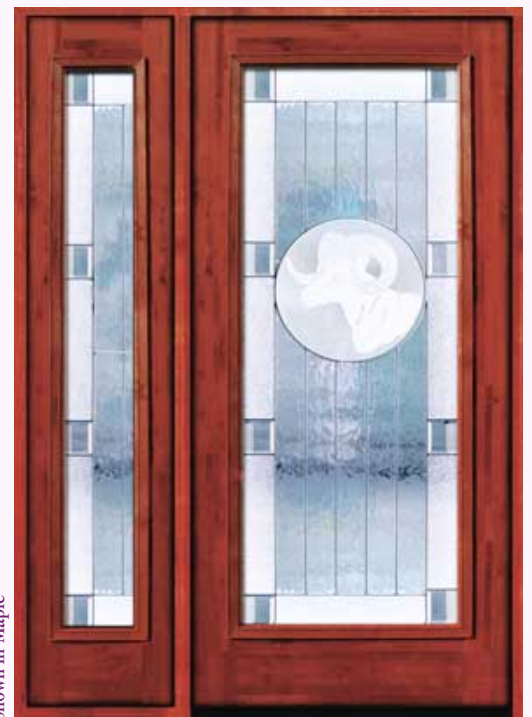

Leaded Glass Brilliance

■ This beautiful series highlights simplicity. The clean lines and beautiful detail will be sure to enhance your home. Mix and match any of these doors with your choice of the six different leaded glass designs shown.

Shown in Select Alder

**OWG 651 Florence Door with Single Full Glass Sidelite
HF-7 Glass**

■ All Leaded Glass Brilliance Doors are available with 1/2, 3/4 or full glass matching sidelites. Choose single or double sidelites to suit your needs.

Shown in Oak

Close-up of J Panel with Beaded Molding

Shown in Oak

**OWG 659 Rome Door with Single 1/2 Glass Sidelite
FM-20 Glass**

We have dozens of etched designs to choose from in our FM-20 glass. See millwork desk or call AutumnWOOD for options.

Shown in Maple

**OWG 600 Bordeaux Door with Single Full Glass Sidelite
FM-20 Glass**

Leaded Glass Brilliance

Shown in Oak

OWG 658 Venice Door with Single Full Glass Sidelite
FM-25 Glass

Our standard exterior door size is 36" x 80". Special sizes and texturing are available upon request.