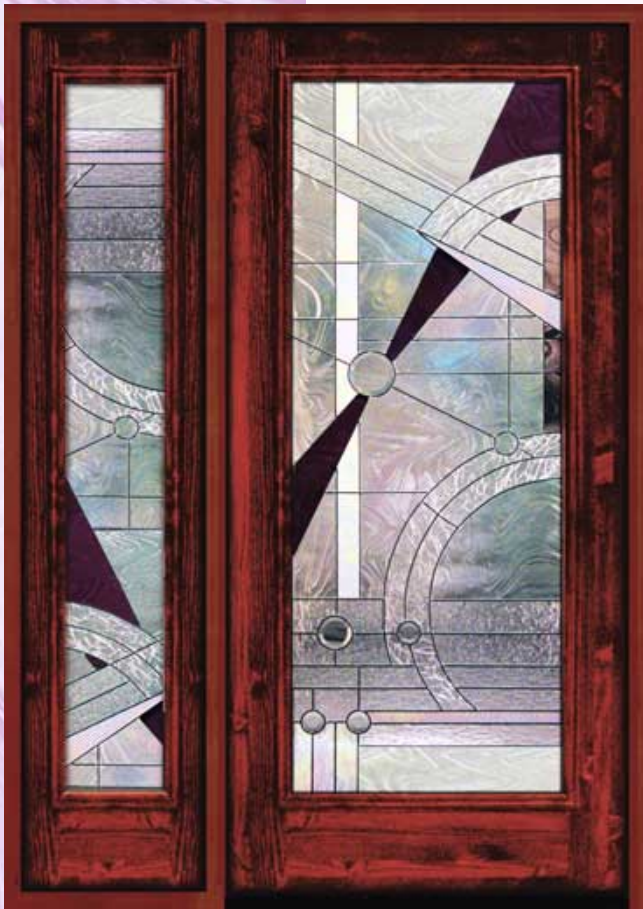

Visions of Light

This contemporary series is brand new to our family of high quality solid wood doors. These doors introduce an artistic touch, color, texture and a bit of high class fun to the entrance of your your home. Be creative, mix and match any of these doors with your choice of Visions of Light glass designs.

Shown in Oak

FL-70502-FL Carrie Door with Double Full Glass Sidelites
HF-3 Glass

Shown in Pine

VL-70790-FH Jill Door with Single Full Glass Sidelite
HF-8 Glass

Shown in Select Alder

VL-70792-FD Sunnee Door with Double 1/2 Glass Sidelites
HF-2 Glass

Options: Available in single slab, single pre-hung or double pre-hung doors. Single or double pre-hung doors are available with one or two sidelites.

Shown in Maple

Close up of F Panel with Mediterranean Molding

Visions of Light

All Visions of Light Doors are available with 1/2, 3/4 or full glass matching sidelites. Choose single or double sidelites to suit your needs.

Shown in Maple

**VL-71013-EG Nancy Door with Single Full Glass Sidelite
HF-11 Glass**