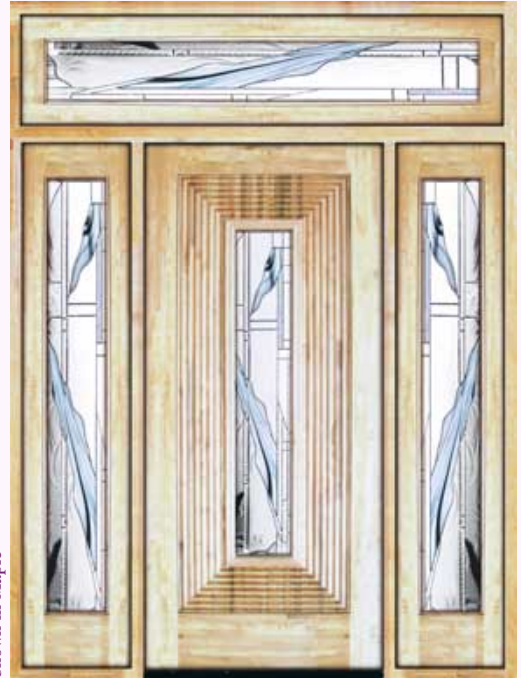

Custom Designs

The entry to your home should express your individuality and set the tone for your entire house. Customize the look of your door by adding custom carvings or one of our rich texture treatments. Add light to your home by including sidelites or a transom. With our custom designs and your imagination, the possibilities are endless!

Shown in Oak

Diamonte Design 53 with Custom Double Sidelites

Shown in Maple

VL-70605-FB Johnathan • HF-9 Glass
Double Full Glass Sidelites
and Custom Transom

Shown in Select Alder

OWG 656 Seville Door • FM 30 Glass
with Double Full Glass Sidelites
and Custom Arch Transom - Glue Chip Glass