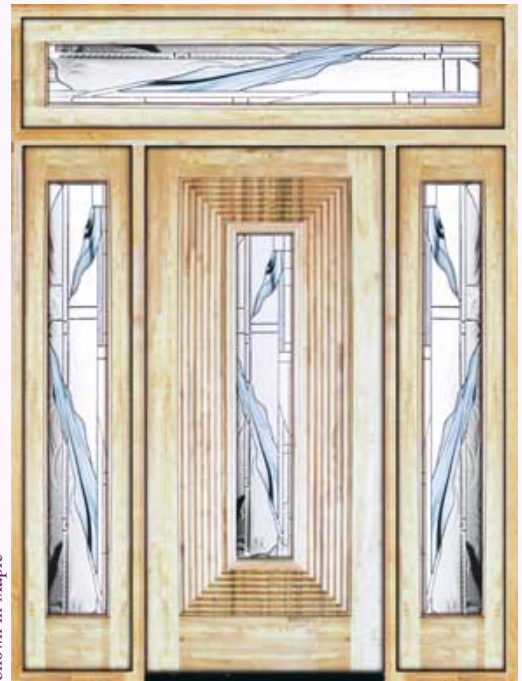

Custom Designs

The entry to your home should express your individuality and set the tone for your entire house. Customize the look of your door by adding custom carvings or one of our rich texture treatments. Add light to your home by including sidelites or a transom. With our custom designs and your imagination, the possibilities are endless!

Shown in Oak

Diamonte Design 53 with Custom Double Sidelites

Shown in Maple

VL-70605-FB Johnathan • HF-9 Glass
Double Full Glass Sidelites
and Custom Transom

Shown in Select Alder

OWG 656 Seville Door • FM 30 Glass
with Double Full Glass Sidelites
and Custom Arch Transom - Glue Chip Glass